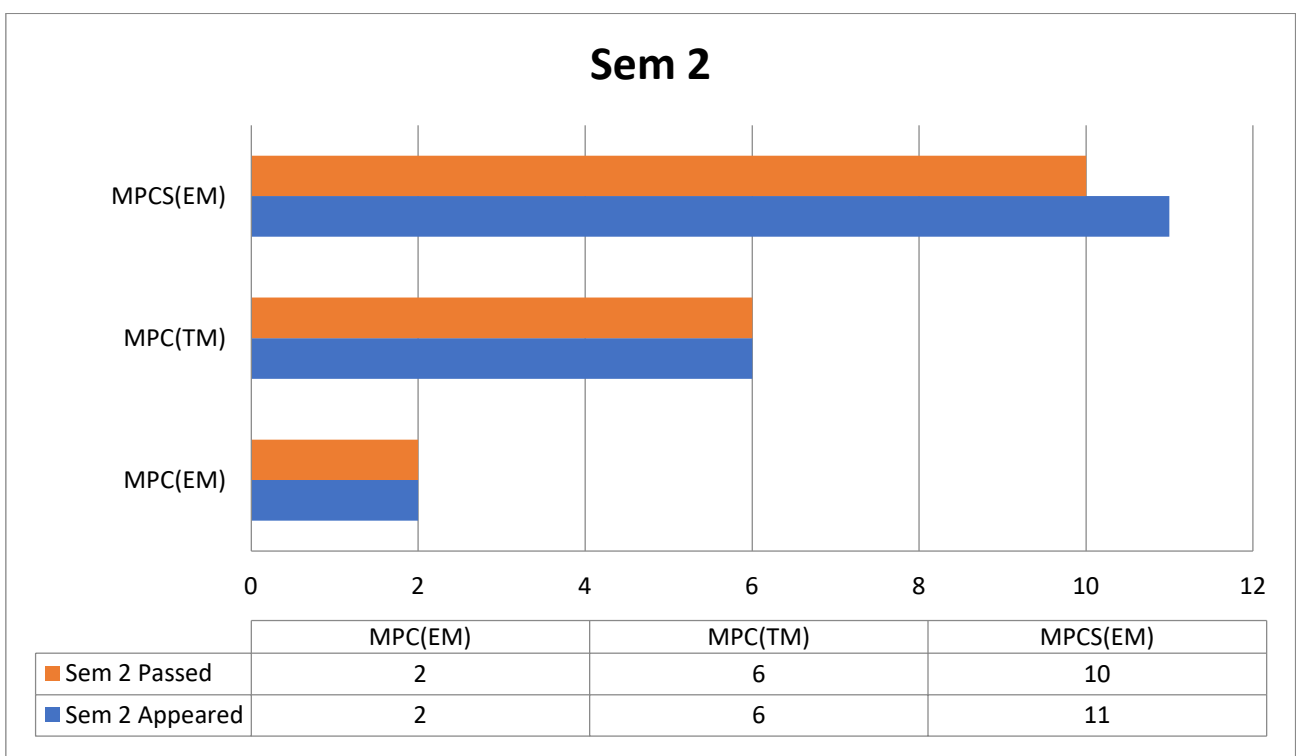

DEPARTMENT OF MATHEMATICS
RESULT ANALYSIS
2017 – 18

Sem 3

	MPC(EM)	MPC(TM)	MPCS(EM)
■ Sem 3 Passed	2	3	2
■ Sem 3 Appeared	4	4	15

Sem 4

	MPC(EM)	MPC(TM)	MPCS(EM)
■ Sem 4 Passed	3	0	7
■ Sem 4 Appeared	4	5	13

Sem 5 (Paper 5)

	MPC(EM)	MPCS(EM)
Passed	13	9
Appeared	13	9

Sem 5 (Paper 6)

	MPC(EM)	MPCS(EM)
Passed	13	9
Appeared	13	9

Sem 6 (Paper 7)

	MPC(EM)	MPCS(EM)
Passed	13	9
Appeared	13	9

Sem 6 (Paper 8A)

	MPC(EM)	MPCS(EM)
Passed	11	7
Appeared	13	8