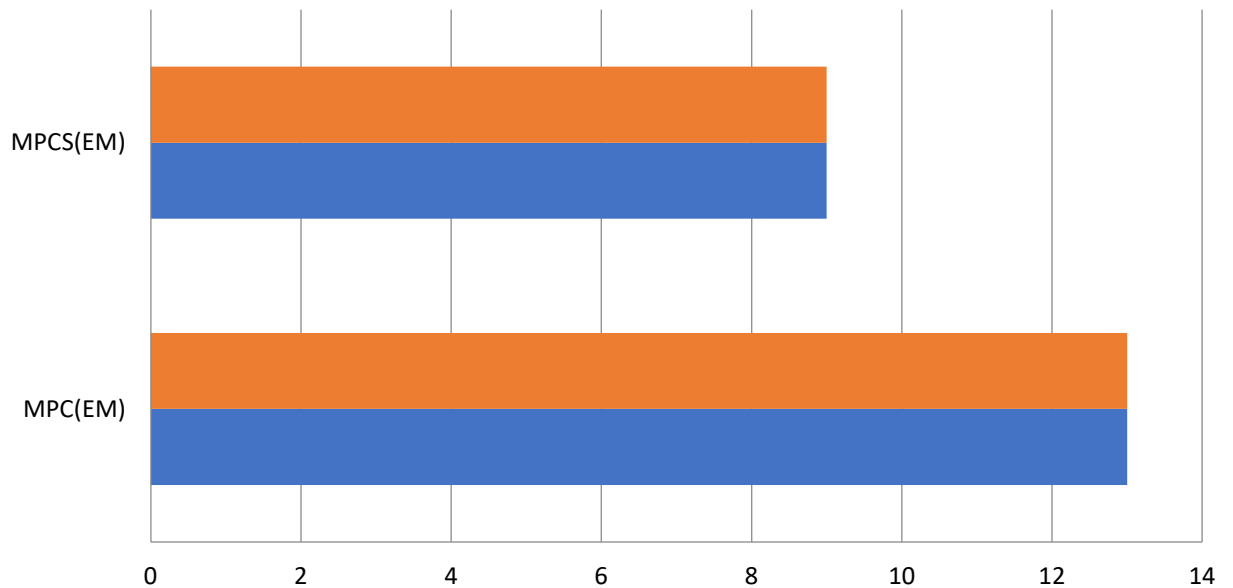

Sem 5 (Paper 6)

	MPC(EM)	MPCS(EM)
Passed	13	9
Appeared	13	9