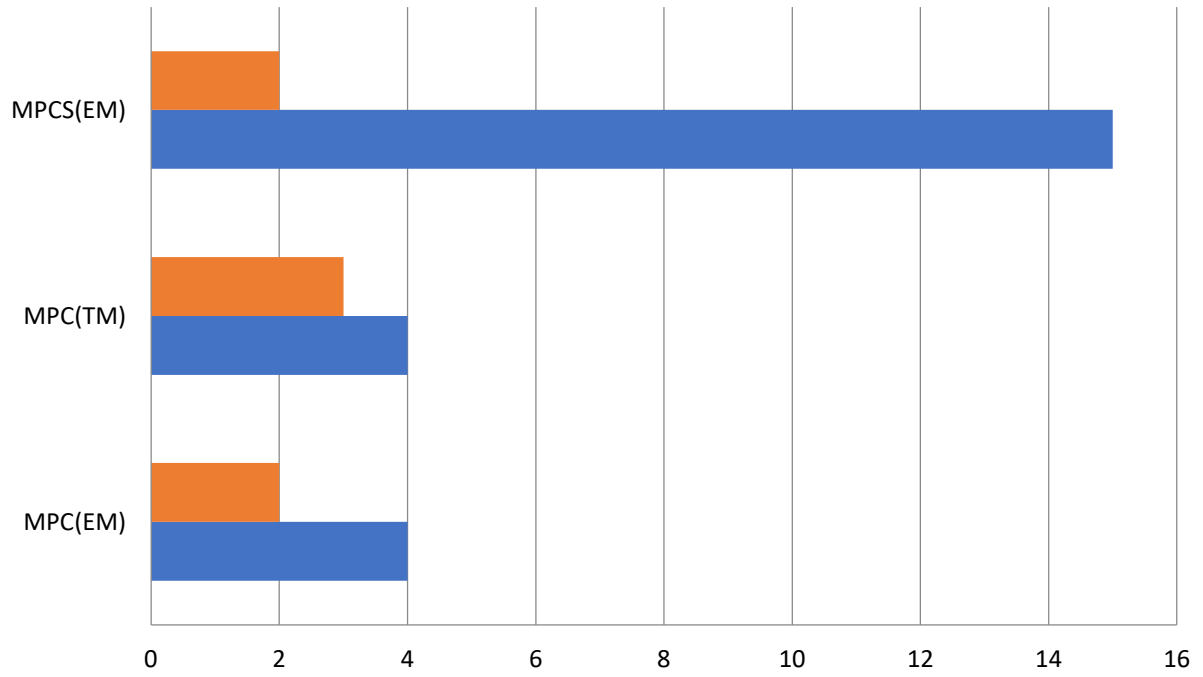

DEPARTMENT OF MATHEMATICS
RESULT ANALYSIS
2017 – 18

Sem 3

	MPC(EM)	MPC(TM)	MPCS(EM)
■ Sem 3 Passed	2	3	2
■ Sem 3 Appeared	4	4	15

Sem 4

	MPC(EM)	MPC(TM)	MPCS(EM)
■ Sem 4 Passed	3	0	7
■ Sem 4 Appeared	4	5	13