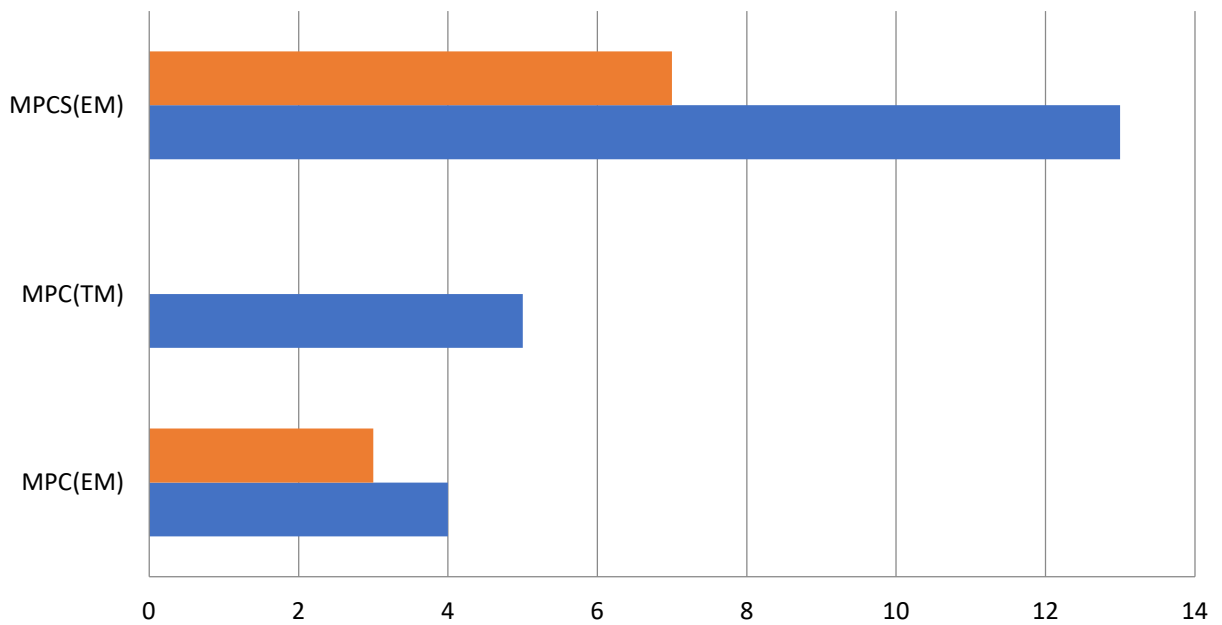

DEPARTMENT OF MATHEMATICS
RESULT ANALYSIS
2017 – 18

Sem 3

	MPC(EM)	MPC(TM)	MPCS(EM)
■ Sem 3 Passed	2	3	2
■ Sem 3 Appeared	4	4	15

Sem 4

	MPC(EM)	MPC(TM)	MPCS(EM)
■ Sem 4 Passed	3	0	7
■ Sem 4 Appeared	4	5	13