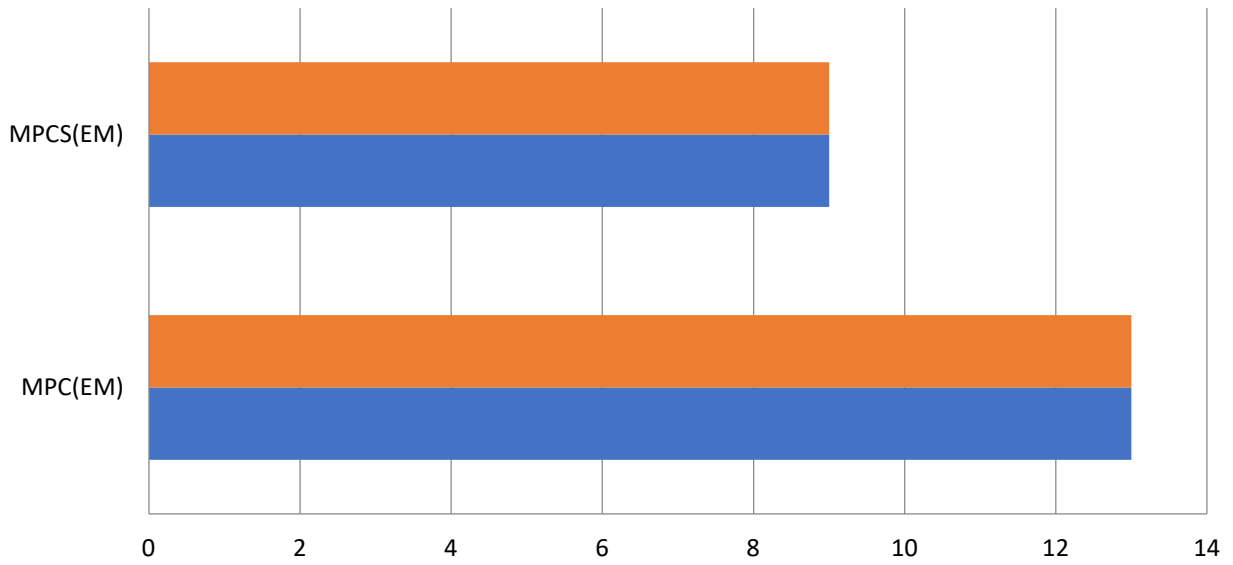

Sem 5 (Paper 5)

	MPC(EM)	MPCS(EM)
Passed	13	9
Appeared	13	9