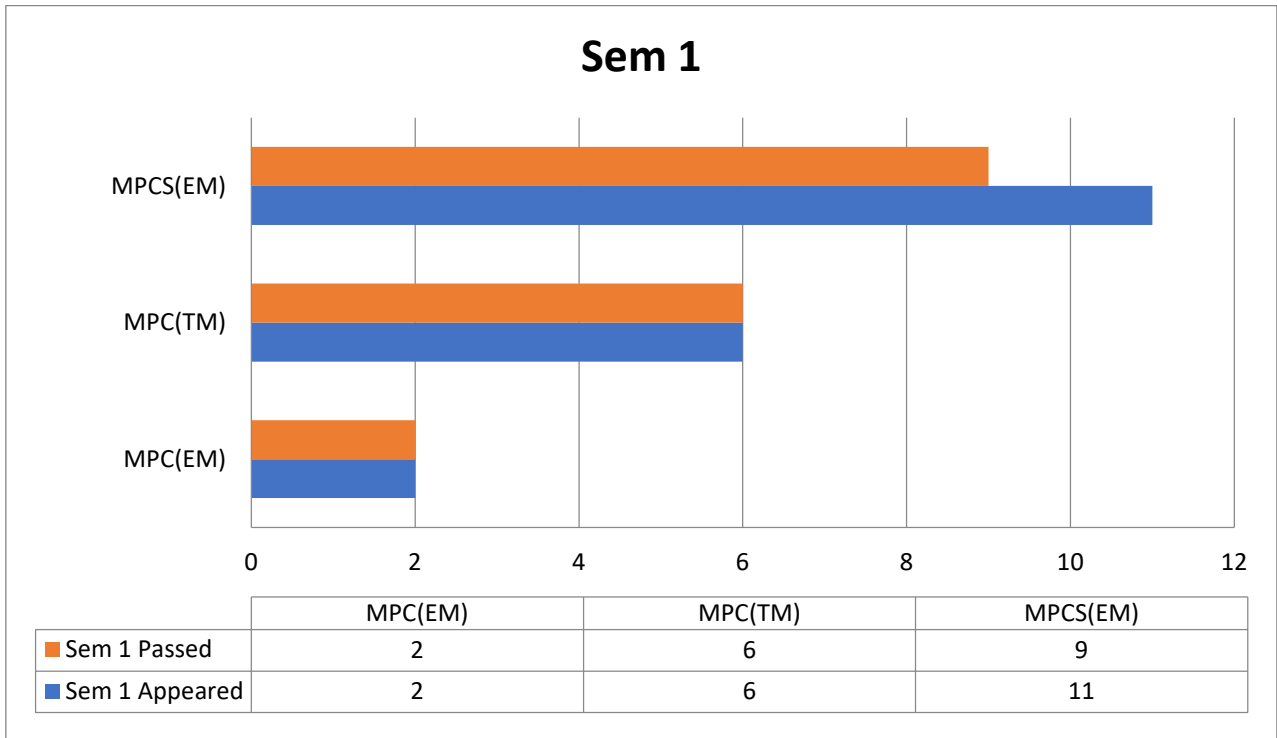

DEPARTMENT OF MATHEMATICS
RESULT ANALYSIS
2017 – 18

Sem 3

	MPC(EM)	MPC(TM)	MPCS(EM)
■ Sem 3 Passed	2	3	2
■ Sem 3 Appeared	4	4	15

Sem 4

	MPC(EM)	MPC(TM)	MPCS(EM)
■ Sem 4 Passed	3	0	7
■ Sem 4 Appeared	4	5	13

Sem 5 (Paper 5)

	MPC(EM)	MPCS(EM)
Passed	13	9
Appeared	13	9

Sem 5 (Paper 6)

	MPC(EM)	MPCS(EM)
Passed	13	9
Appeared	13	9

Sem 6 (Paper 7)

	MPC(EM)	MPCS(EM)
Passed	13	9
Appeared	13	9

Sem 6 (Paper 8A)

	MPC(EM)	MPCS(EM)
Passed	11	7
Appeared	13	8